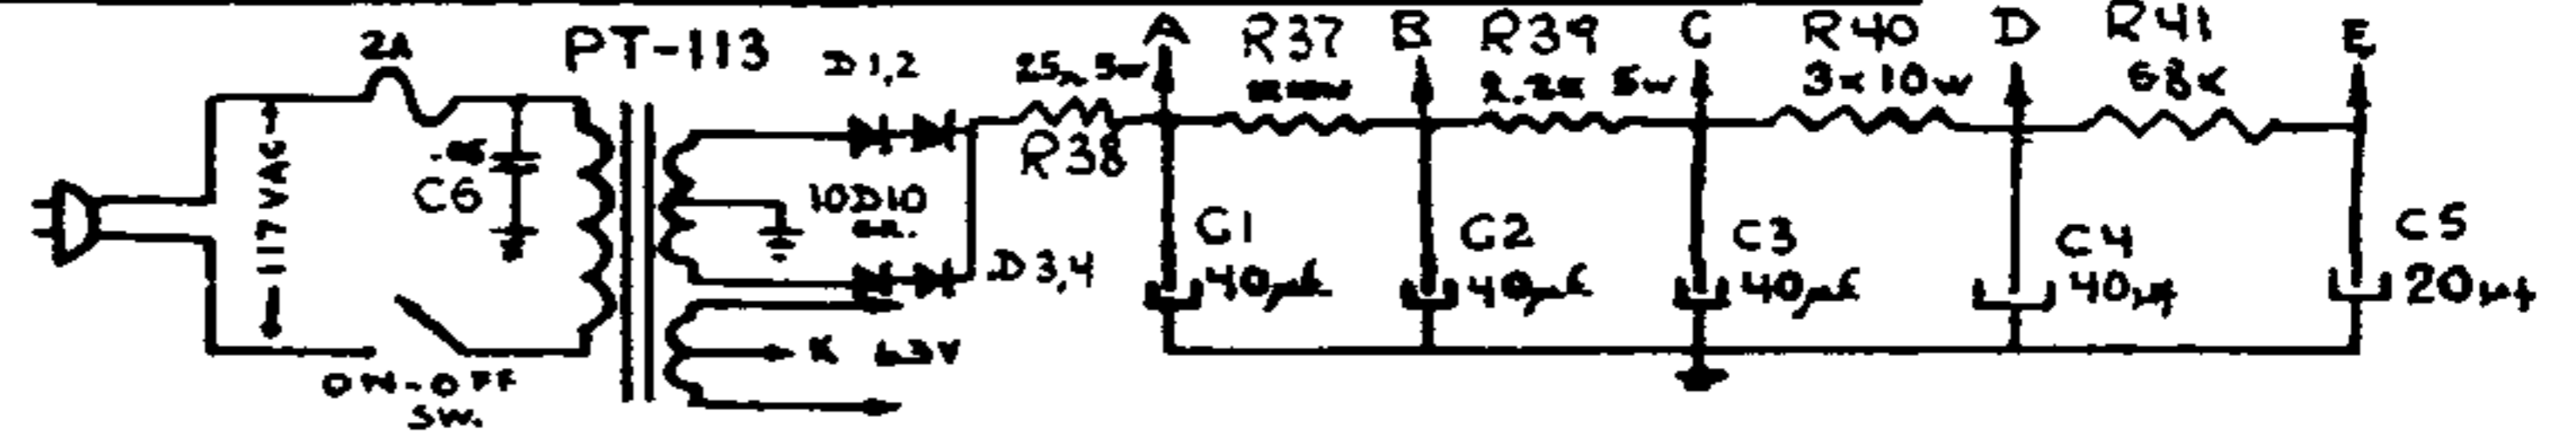

MODEL NO. R-15-R Superverb

TUBE LOCATION

6SL7 6SN7 7025 6SL7 7591 7591

AMPEX CORPORATION
 260 SAN CARLOS AVENUE
 REDWOOD CITY, CALIFORNIA